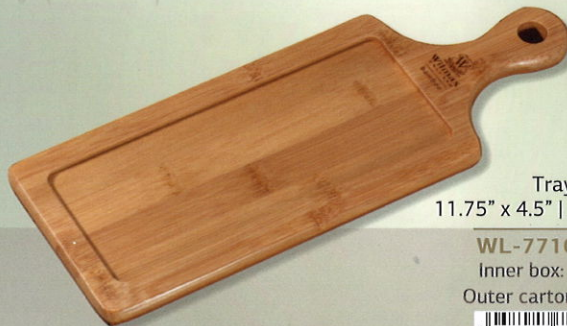

Natural Woodware

Tray
6.25" x 2.25" | 16 x 6 cm

WL-771001/A
Inner box: 10 pcs
Outer carton: 120 pcs

Tray
11.75" x 4.5" | 30 x 11 cm

WL-771005/A
Inner box: 10 pcs
Outer carton: 60 pcs

Tray
6.75" x 2.75" | 17 x 7 cm

WL-771002/A
Inner box: 10 pcs
Outer carton: 120 pcs

Tray
13.5" x 4.75" | 34 x 12 cm

WL-771006/A
Inner box: 10 pcs
Outer carton: 60 pcs

Tray
8" x 2.75" | 20.5 x 7 cm

WL-771003/A
Inner box: 10 pcs
Outer carton: 120 pcs

Tray
14.5" x 3.75" | 36.5 x 9.5 cm

WL-771007/A
Inner box: 10 pcs
Outer carton: 60 pcs

Tray
11" x 3.75" | 28 x 9.5 cm

WL-771004/A
Inner box: 10 pcs
Outer carton: 60 pcs

Tray
15.5" x 4.5" | 39.5 x 11 cm

WL-771008/A
Inner box: 10 pcs
Outer carton: 60 pcs